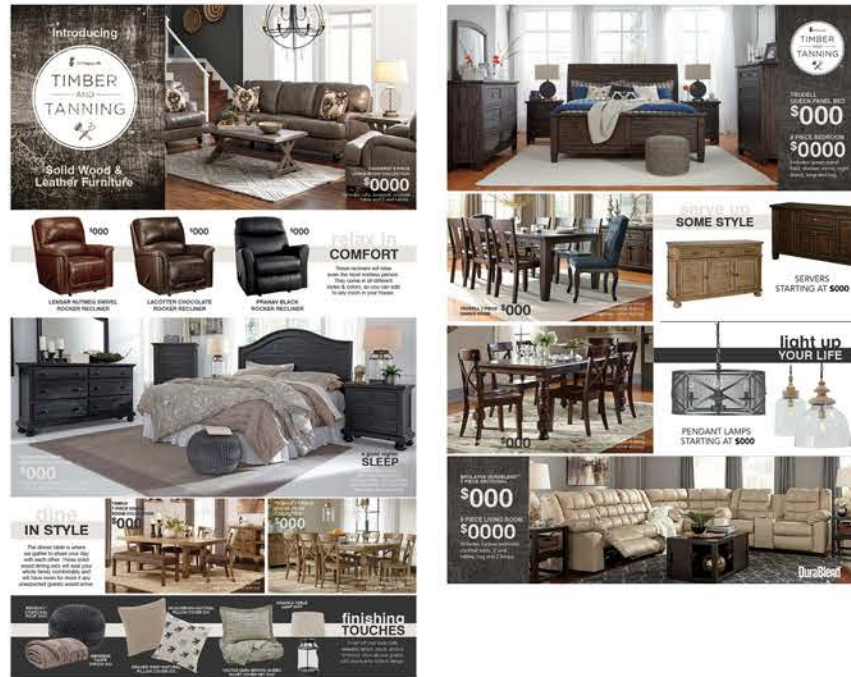

Solid Wood & Leather Furniture

3 TIER POP 22" x 28" each

2-Page Flyer/Handout 8.5" x 11"

EBLAST

DIRECT MAILER 14" x 11"

WEB BANNER 750 x 300 pixels

TABLE TENT
8.5" x 14"

FACEBOOK COVER PHOTO 851 x 315 pixels

FACEBOOK POSTS
800 x 600 pixels

Introducing

Solid Wood & Leather Furniture

KANNERDY 5 PIECE LIVING ROOM COLLECTION
\$0000
Includes sofa, loveseat, cocktail table and 2 end tables.

\$000

LENSAR NUTMEG SWIVEL ROCKER RECLINER

SHARLOWE 8 PIECE BEDROOM COLLECTION
\$0000
Includes queen panel bed, dresser, mirror, night stand, lamp and rug.

a good nights' SLEEP

Dream big in these high-class solid wood bedroom sets. You will have your safe haven to relax in for years and years to come.

Finish off your room with beautiful lamps, poufs, pillows & throws. Wow all your guests with your eye for style & design.

TRUDELL QUEEN PANEL BED
\$0000
8 PIECE BEDROOM
\$0000
Includes queen panel bed, dresser, mirror, night stand, lamp and rug.