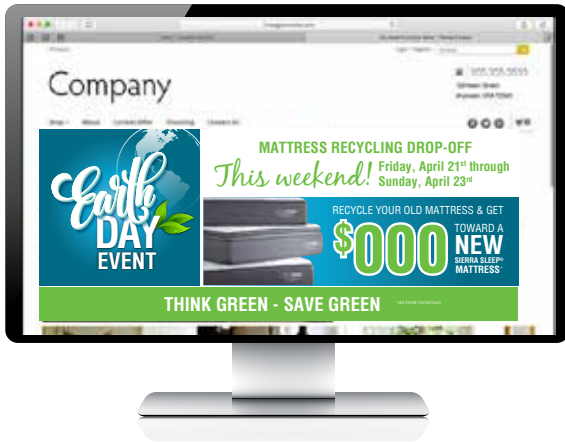

Earth DAY EVENT

PRINT ASSETS

WINDOW CLING

22" x 28"

SPIDER STAND

24 x 62.5"

HANDOUT

8.5" x 11"

TABLE TENT

Earth DAY EVENT

DIGITAL ASSETS

WEB BANNER

FACEBOOK EVENT BANNER

FACEBOOK COVER PHOTO

FACEBOOK POSTS

THINK GREEN - SAVE GREEN! Drop off your old mattress at our store, we'll recycle it, and we'll give you \$000 toward your purchase of a new mattress! Friday, April 21 - Sunday, April 23 ONLY! See us for details.