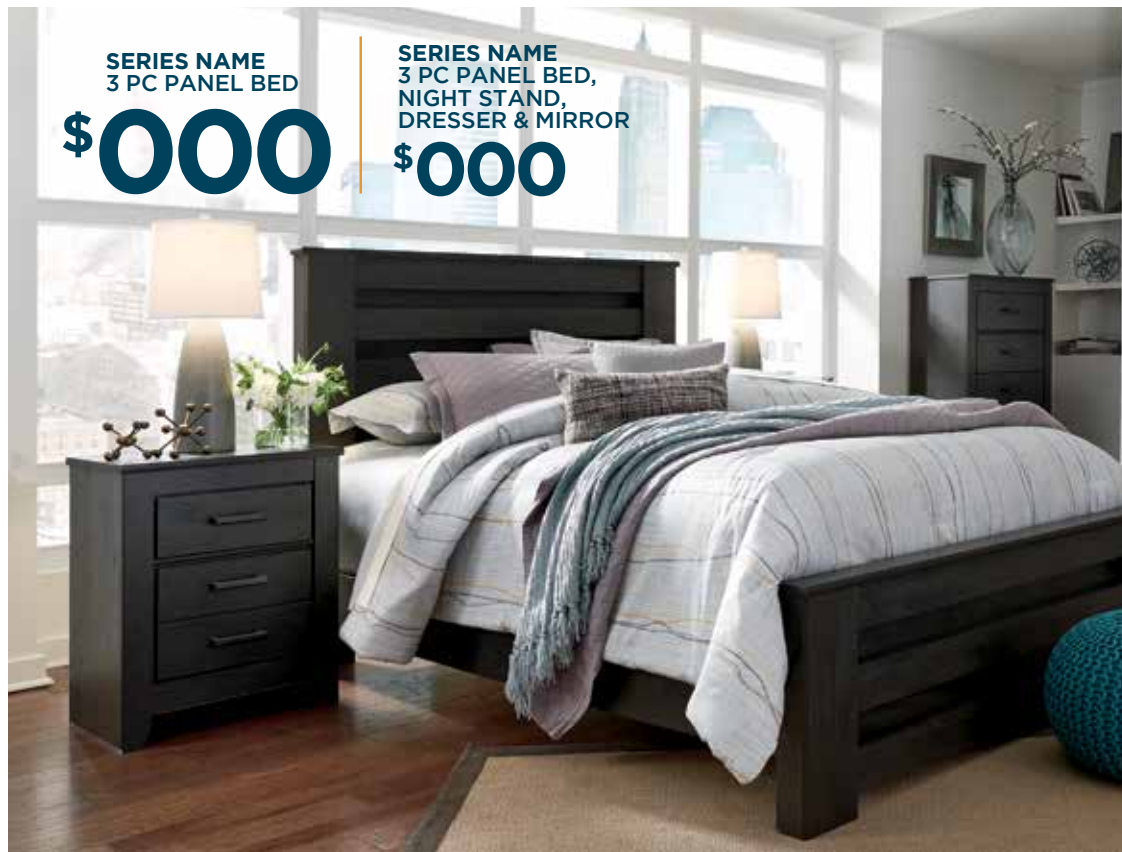

CUTEST PUPPY PHOTO CONTEST!

WINNER RECEIVES A
\$500
 GIFT CARD!

POST YOUR PHOTO
 TO OUR FACEBOOK PAGE
 FOR A CHANCE TO WIN!

SERIES NAME
 RECLINING SOFA
\$000

SERIES NAME
 RECLINING SOFA,
 RECLINING LOVESEAT,
 3 PIECE TABLE SET
\$000

THE PUPPY PHOTO TO RECEIVE THE
MOST LIKES
 ON OUR FACEBOOK
 WINS A
\$500
 GIFT CARD! TO OUR STORE

SERIES NAME
 3 PC PANEL BED
\$000

SERIES NAME
 3 PC PANEL BED,
 NIGHT STAND,
 DRESSER & MIRROR
\$000

SUBMIT TO WIN!
CUTEST PUPPY PHOTO CONTEST!

ACCESSORIES TO MATCH!

LAMPS STARTING AT **\$00**

PILLOWS STARTING AT **\$00**

POUFS STARTING AT **\$00**

THROWS STARTING AT **\$00**

\$000 SERIES NAME
 3 PC PANEL BED,
 NIGHT STAND,
 DRESSER & MIRROR