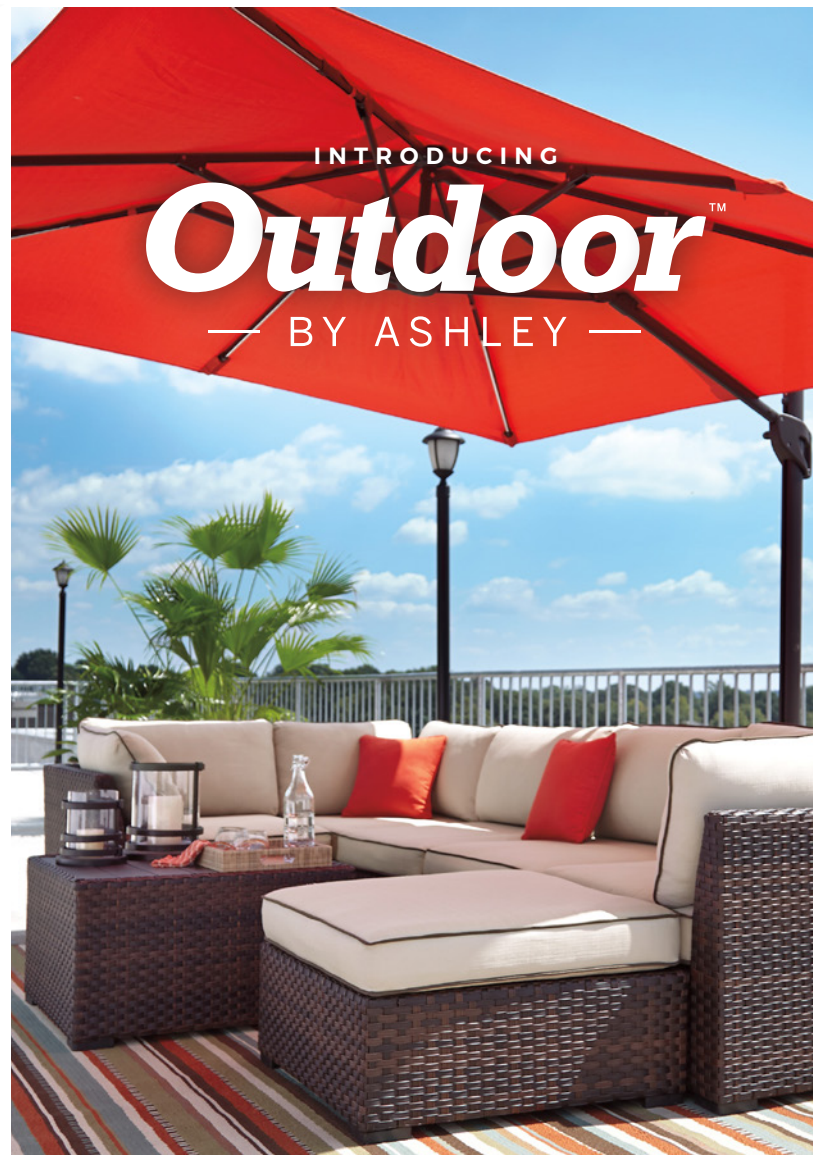

GOING ON NOW AT
DEALER LOGO

Gear up for the Great Outdoors!

15 NEW *Outdoor™* Collections by Ashley.

INTRODUCING
Outdoor™
— BY ASHLEY —

SECTIONAL AND TABLE

The set includes sectional, ottoman and cocktail table. Cushions are made of Nuvella™ performance fabric.

Includes glass top round table and 4 chairs.

ONLY \$799

**MATCHING
UMBRELLA
\$199**

VISIT US ONLINE AT WWW.DEALERWEBSITE.COM

EXTENDABLE TABLE AND 6 CHAIRS

Extendable table with 2 self storing leaves, 2 swivel chairs and 4 arm chairs. Cushion fabric is made of Nuvella™ performance fabric.

ONLY **\$1999**

MATCHING UMBRELLA
\$299

FIRE PIT TABLE AND 2 CHAIRS

Two swivel chairs and round slate top fire pit. Chair fabric is made of Nuvella™ performance fabric.

ONLY **\$699**

FIRE PIT TABLE AND 4 CHAIRS

Square fire pit with 4 swivel chairs. Chair fabric is made of Nuvella™ performance fabric and includes 1 throw pillow each.

ONLY **\$1999**

INTRODUCING

Outdoor™

— BY ASHLEY —

CHAISE SECTIONAL AND TABLE

Includes chaise sectional, ottoman, coffee table and 3 throw pillows. Chair fabric is made of Nuvella™ performance fabric.