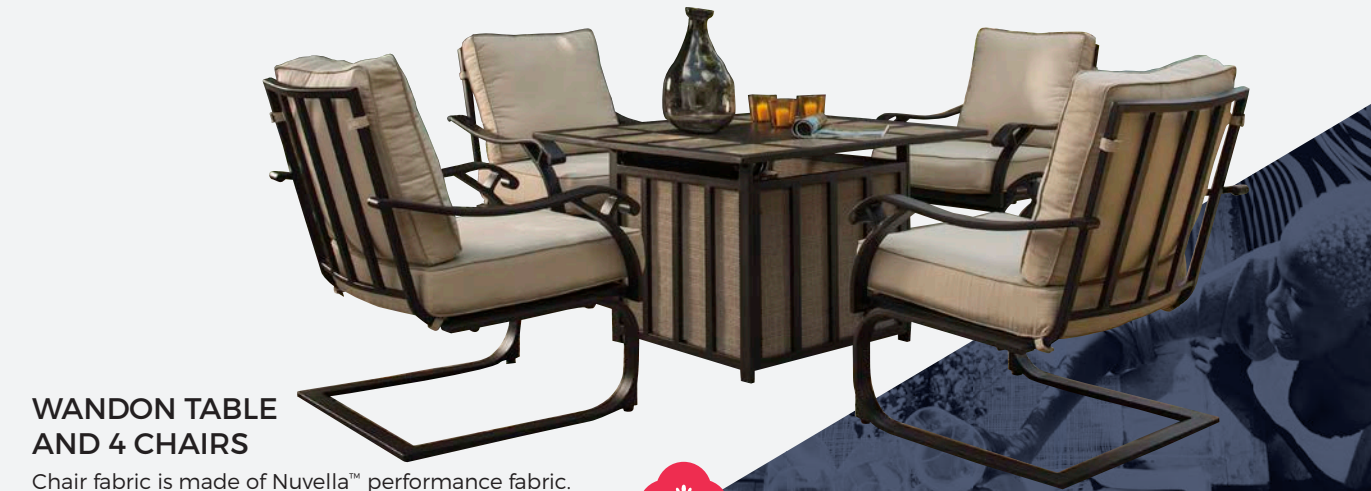

outdoor **STYLE** EVENT

FREE*
WEBER GRILL

WITH PURCHASES OF \$999 OR MORE
*SEE STORE FOR DETAILS.

Outdoor[™]
— BY ASHLEY —

PARTANNA FIREPIT AND MOTION LOVSEAT
Chair fabric is made of Nuvela™ performance fabric. Synthetic fibers designed to increase color fastness to light and stain resistance.

NOW ONLY **\$000** | SUGGESTED **\$000**

GOING ON NOW AT
DEALER LOGO

CONNECT WITH US!

**CARMADELIA
TABLE AND 4 CHAIRS**
Chair fabric is made of Nuvela™ performance fabric. Synthetic fibers designed to increase color fastness to light and stain resistance.

NOW ONLY **\$000** | SUGGESTED **\$000**

**WANDON TABLE
AND 4 CHAIRS**
Chair fabric is made of Nuvela™ performance fabric. Synthetic fibers designed to increase color fastness to light and stain resistance.

NOW ONLY **\$000** | SUGGESTED **\$000**

ZORANNE FIREPIT AND 4 CHAIRS
Chair fabric is made of Nuvela™ performance fabric. Synthetic fibers designed to increase color fastness to light and stain resistance.