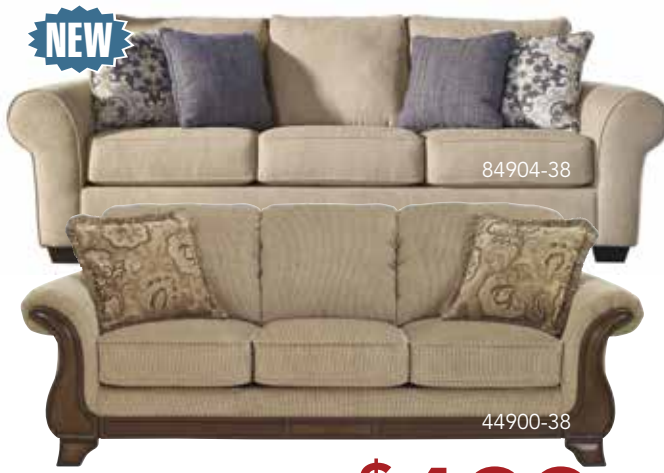

NEW 84904-38
44900-38

**YOUR CHOICE
Sofa $499**