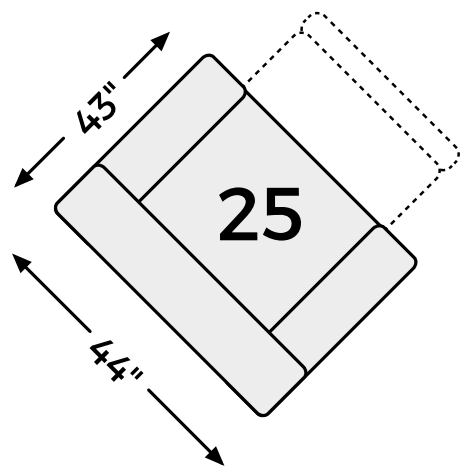

Big or small... we fit your space.

DONLEN COLLECTION - 59702/03/04

Donlen Collection

Signature
DESIGN
ASHLEY

FEATURES

Dressed in glorious gray faux leather, this sectional is certain to be the center of attention. With tasteful tufting, padded armrests and a sleek tapered design, its generous scale lets you share the space with family or use it for entertaining when friends drop in.

SHOP THE COLLECTION

AVAILABLE COLORS

Gray

White

Chocolate

Option 1

Option 2

Option 3