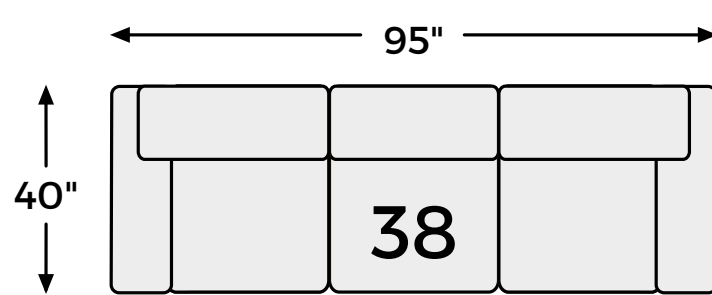

Big or small... we fit your space.

DONLEN COLLECTION - 59702/03/04

Donlen Collection

Signature
DESIGN
ASHLEY

FEATURES

Dressed in glorious gray faux leather, this sectional is certain to be the center of attention. With tasteful tufting, padded armrests and a sleek tapered design, its generous scale lets you share the space with family or use it for entertaining when friends drop in.

SHOP THE COLLECTION

AVAILABLE COLORS

Gray

White

Chocolate

Option 1

Option 2

Option 3