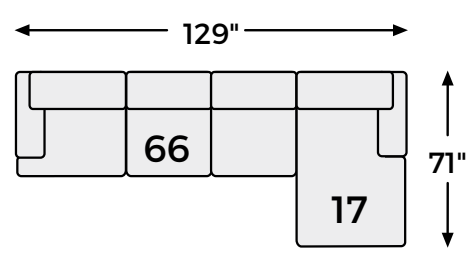

Big or small... we fit your space.

LARKSTONE COLLECTION - 17402

Larkstone Collection

17402

FEATURES

It's love at first touch with this sectional. Stretch out and unwind on the irresistibly soft, spacious cushions. A complementary color palette of neutral charcoal and gunmetal hues turns heads, while wide track arms lend a modern look. Amazing comfort awaits you with this visually appealing sectional that blends beautifully into your decor.

SHOP THE COLLECTION

Option 2