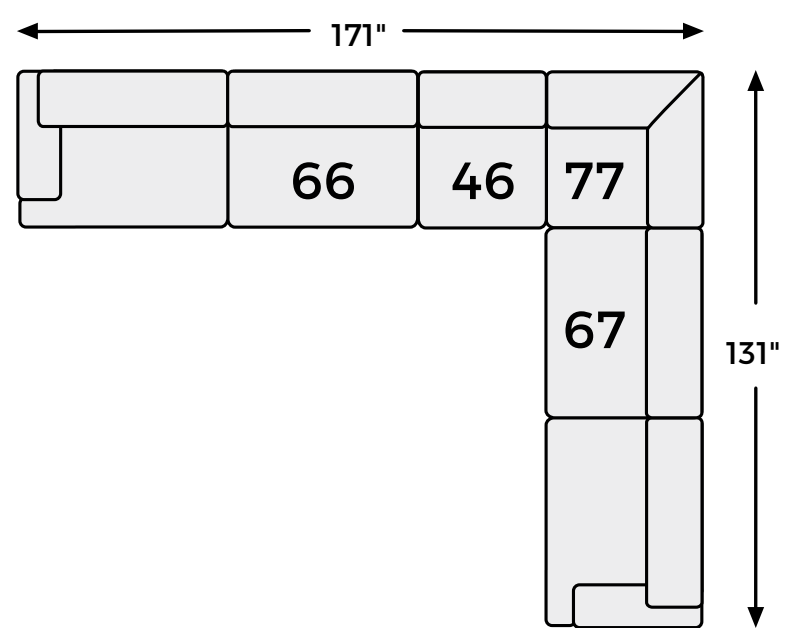

Option 2

Option 4