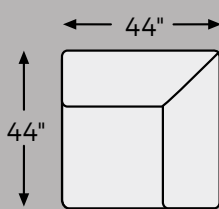

**Big or small...
we fit your space.**

ARTSIE COLLECTION - 58605

Artsie Collection

58605

benchcraft

FEATURES

This sectional is a beautiful case of oversized space—fully utilized. Its generous scale ensures that everyone has a place to kick back and relax in style. Stunning in light gray, its cool color is only part of the story, a bevy of black and white accent pillows ensures a happy landing for everyone.

SHOP THE COLLECTION

-77 WEDGE