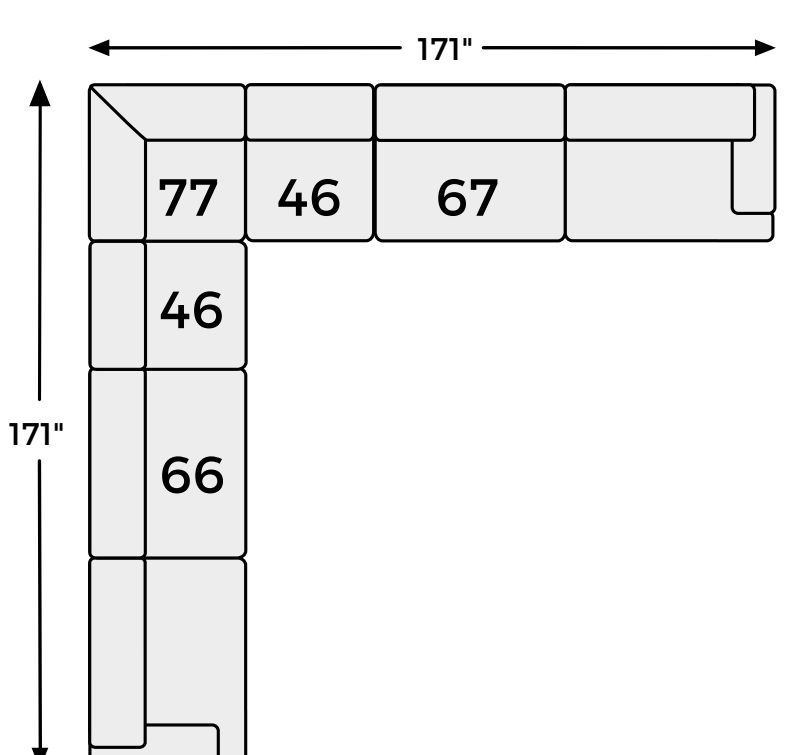

**Big or small...
we fit your space.**

ARTSIE COLLECTION - 58605

Artsie Collection

58605

benchcraft

FEATURES

This sectional is a beautiful case of oversized space—fully utilized. Its generous scale ensures that everyone has a place to kick back and relax in style. Stunning in light gray, its cool color is only part of the story, a bevy of black and white accent pillows ensures a happy landing for everyone.

SHOP THE COLLECTION