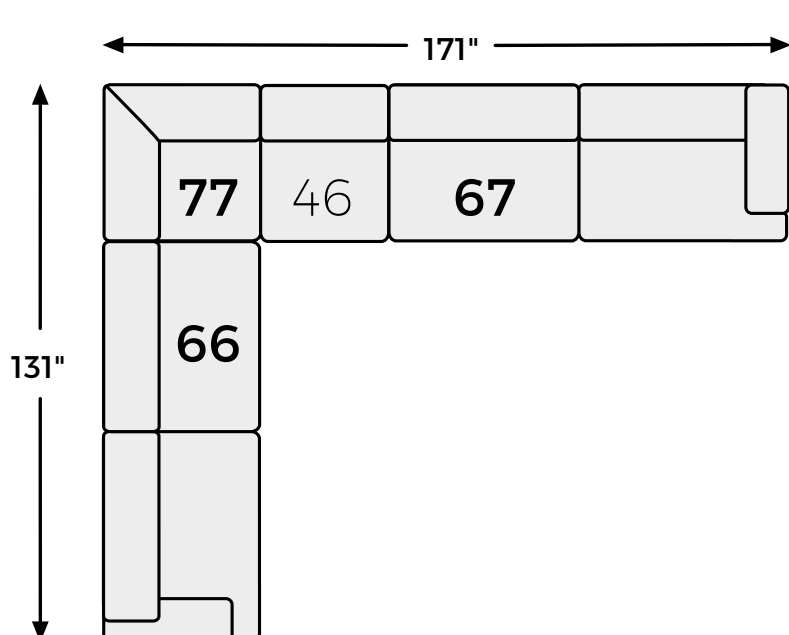

**Big or small...
we fit your space.**

ARTSIE COLLECTION - 58605

Artsie Collection

58605

benchcraft

FEATURES

This sectional is a beautiful case of oversized space—fully utilized. Its generous scale ensures that everyone has a place to kick back and relax in style. Stunning in light gray, its cool color is only part of the story, a bevy of black and white accent pillows ensures a happy landing for everyone.

SHOP THE COLLECTION