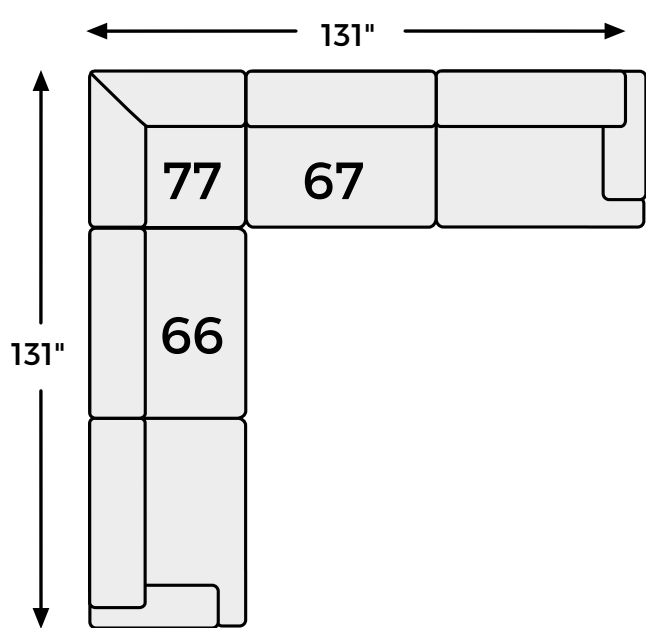

Option 1

Option 3