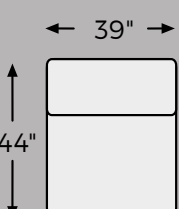

-46 ARMLESS
CHAIR