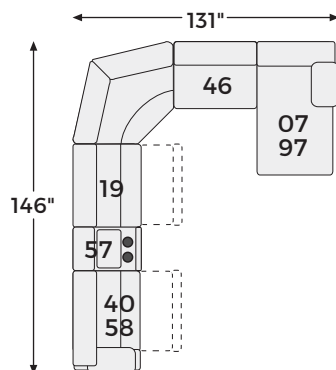

P1 OR MANUAL

Big or small... we fit your space.

MCCLELLAND COLLECTION - 29302

Option 1

Option 2

Option 4

Option 3

Option 5

Option 6

Option 7

Option 8

-82 ZERO WALL POWER WIDE RECLINER

-52 ZERO WALL WIDE SEAT RECLINER

-81 2 SEAT RECLINING SOFA

-86 RECLINING LOVESEAT

-05 LAF PRESS BACK CHAISE