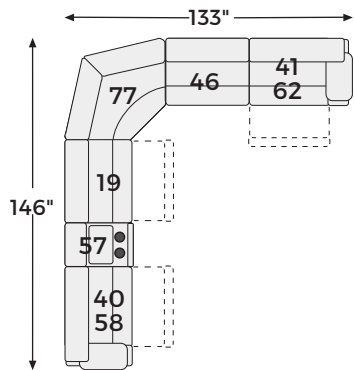

P1 OR MANUAL

Big or small... we fit your space.

MCCLELLAND COLLECTION - 29302

Option 1

Option 2

Option 4

Option 3

Option 5

Option 6

Option 7

Option 8

-82 ZERO WALL POWER WIDE RECLINER

-52 ZERO WALL WIDE SEAT RECLINER

-81 2 SEAT RECLINING SOFA

-86 RECLINING LOVESEAT

-05 LAF PRESS BACK CHAISE