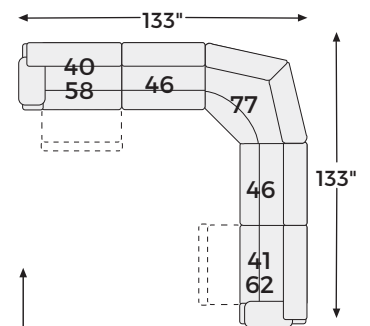

P1 OR MANUAL

Big or small... we fit your space.

MCCLELLAND COLLECTION - 29302

Option 1

Option 2

Option 4

Option 3

Option 5

Option 6

Option 7

Option 8

-82 ZERO WALL POWER WIDE RECLINER

-52 ZERO WALL WIDE SEAT RECLINER

-81 2 SEAT RECLINING SOFA

-86 RECLINING LOVESEAT

-05 LAF PRESS BACK CHAISE