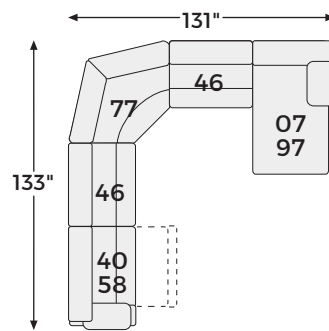

P1 OR MANUAL

Big or small... we fit your space.

MCCLELLAND COLLECTION - 29302

Option 1

Option 2

Option 4

Option 3

Option 5

Option 6

Option 7

Option 8

-82 ZERO WALL POWER WIDE RECLINER

-52 ZERO WALL WIDE SEAT RECLINER

-81 2 SEAT RECLINING SOFA

-86 RECLINING LOVESEAT

-05 LAF PRESS BACK CHAISE