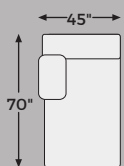

Option 6

Option 7

Option 8

-82 ZERO WALL POWER WIDE RECLINER

-52 ZERO WALL WIDE SEAT RECLINER

-81 2 SEAT RECLINING SOFA

-86 RECLINING LOVESEAT

-05 LAF PRESS BACK CHAISE

-07 RAF PRESS BACK CHAISE

-79 LAF PRESS BACK POWER CHAISE

-97 RAF PRESS BACK POWER CHAISE

-77 WEDGE

-47 2 SEAT RECLINING POWER SOFA

-74 RECLINING POWER LOVESEAT

-46 ARMLESS CHAIR

-57 CONSOLE WITH STORAGE