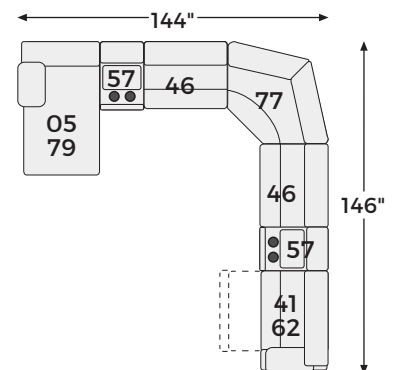

P1 OR MANUAL

Big or small... we fit your space.

MCCLELLAND COLLECTION - 29302

Option 1

Option 2

Option 4

Option 3

Option 5

Option 6

Option 7

Option 8

-82 ZERO WALL POWER WIDE RECLINER

-52 ZERO WALL WIDE SEAT RECLINER

-81 2 SEAT RECLINING SOFA

-86 RECLINING LOVESEAT

-05 LAF PRESS BACK CHAISE