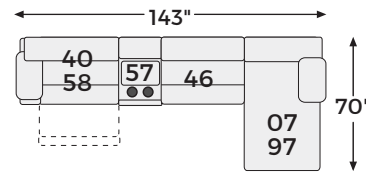

P1 OR MANUAL

Big or small... we fit your space.

MCCLELLAND COLLECTION - 29302

Option 1

Option 2

Option 4

Option 3

Option 5

Option 6

Option 7

Option 8

-82 ZERO WALL POWER WIDE RECLINER

-52 ZERO WALL WIDE SEAT RECLINER

-81 2 SEAT RECLINING SOFA

-86 RECLINING LOVESEAT

-05 LAF PRESS BACK CHAISE