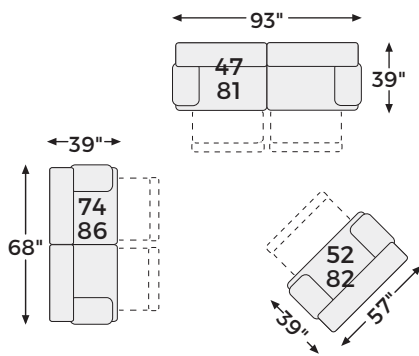

P1 OR MANUAL

Big or small... we fit your space.

MCCLELLAND COLLECTION - 29302

Option 1

Option 2

Option 4

Option 3

Option 5

Option 6

Option 7

Option 8

-82 ZERO WALL POWER WIDE RECLINER

-52 ZERO WALL WIDE SEAT RECLINER

-81 2 SEAT RECLINING SOFA

-86 RECLINING LOVESEAT

-05 LAF PRESS BACK CHAISE