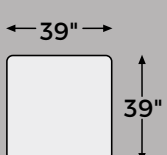

-08 OVERSIZED ACCENT OTTOMAN