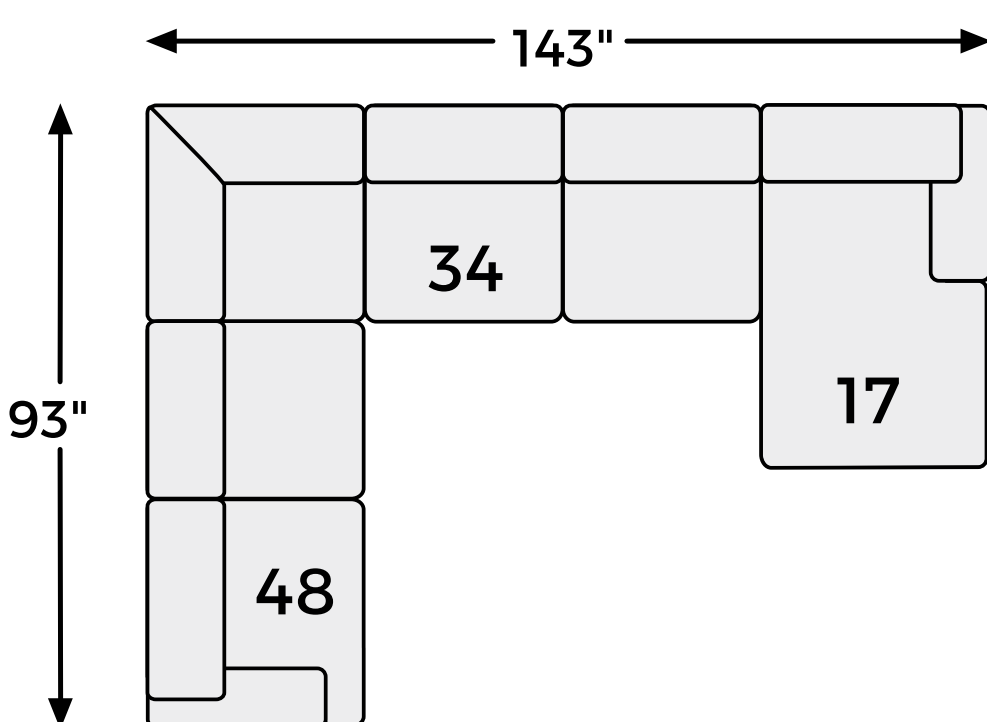

Big or small... we fit your space.

BILGRAY COLLECTION - 55003

Bilgray Collection - 55003

Signature
DESIGN
ASHLEY

FEATURES

Double your pleasure with this cool and contemporary sectional that distinguishes itself with dual fabric treatment. Wrapped in a feel-good herringbone weave upholstery outlined with pretty piping, the back and seat cushions provide the sumptuousness you crave. Beautified with contrast stitching, the faux leather on the frame adds a fashion-forward twist. Sloped flared armrests and abstract-patterned pillows perfect the aesthetic.

SHOP THE COLLECTION

Option 1

Option 2