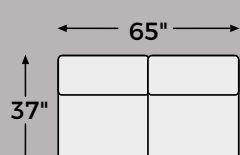

Option 2

-08 OVERSIZED ACCENT OTTOMAN

-16 LAF CORNER CHAISE

-17 RAF CORNER CHAISE

-34 ARMLESS LOVESEAT

-48 LAF SOFA WITH CORNER WEDGE

-49 RAF SOFA WITH CORNER WEDGE