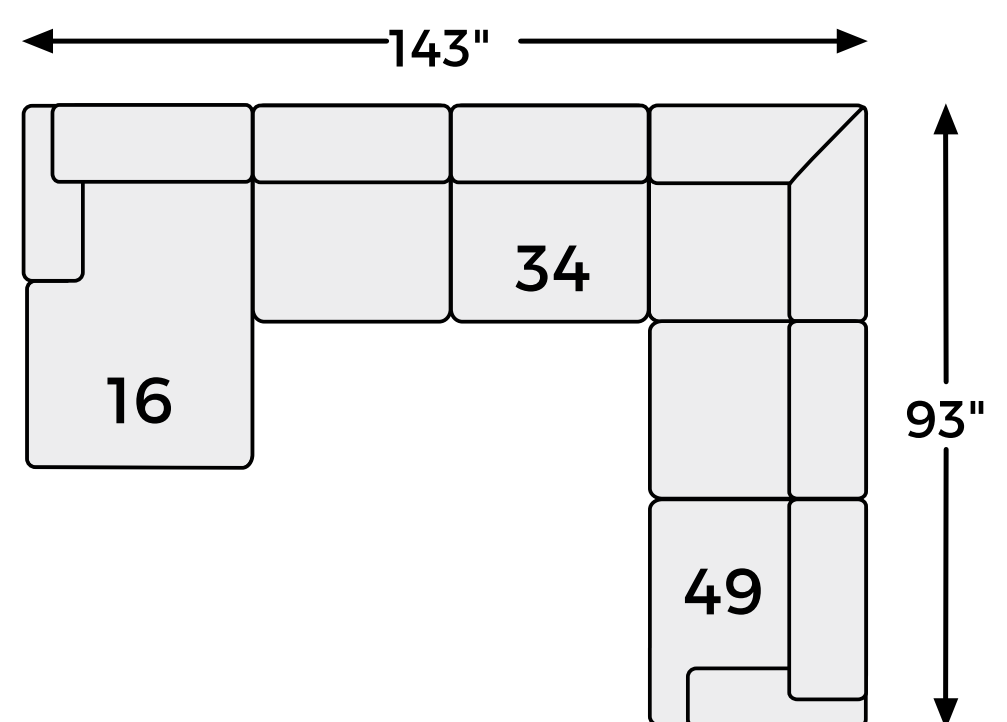

Big or small... we fit your space.

BILGRAY COLLECTION - 55003

Bilgray Collection - 55003

Signature
DESIGN
ASHLEY

FEATURES

Double your pleasure with this cool and contemporary sectional that distinguishes itself with dual fabric treatment. Wrapped in a feel-good herringbone weave upholstery outlined with pretty piping, the back and seat cushions provide the sumptuousness you crave. Beautified with contrast stitching, the faux leather on the frame adds a fashion-forward twist. Sloped flared armrests and abstract-patterned pillows perfect the aesthetic.

SHOP THE COLLECTION

Option 1

Option 2