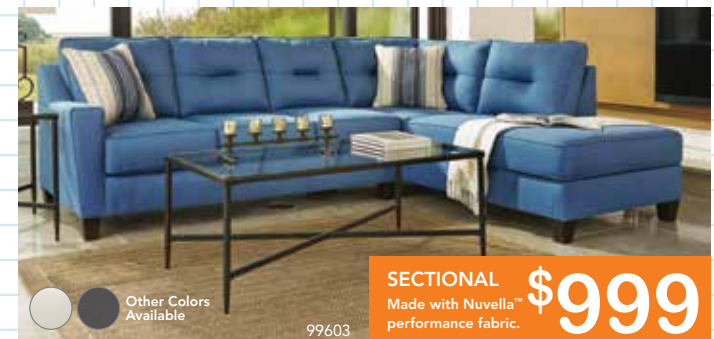

Back to School SALE

All About That Leather

NEW

INTRODUCING THE NEWEST FABRIC
nuvella
PERFORMANCE FABRIC
Choose Your Style and Choose Your Fabric!

100% solution dyed material.
colorfastness & anti-fading

Great Selection!

LEATHER, POWER RECLINING AND POWER ADJUSTABLE HEADREST

The More You Buy, The More You Save!

Sofa & Loveseat **$599**
Includes: Sofa, Loveseat, Cocktail Table & 2 End Tables

5-Pc. Living Room **$799**
Includes: Sofa, Loveseat, Cocktail Table & 2 End Tables

sierrasleep®
— BY ASHLEY —
MATTRESS SAVINGS
Longs Peak PLUSH
$000 Queen Mattress Set $000
Full Mattress Set $000
King Mattress Set $000

Limited Edition FIRM
$000 Queen Mattress Set $000
Full Mattress Set $000
King Mattress Set $000