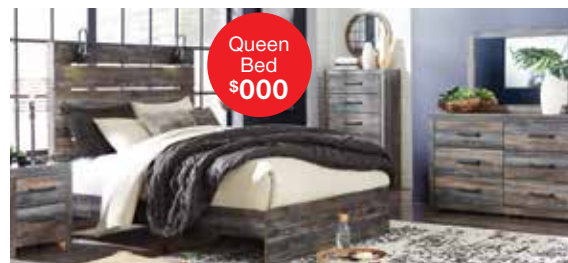

6-PIECE DINING SET
 Includes Table, 4 Chairs & Bench
\$0000

RECLINING SOFA & LOVESEAT **\$0000**

RECLINING SOFA & LOVESEAT **\$0000**

HOME ACCENTS
 starting at
\$000

Queen Bed \$000

5-PIECE BEDROOM SET
 Includes Headboard, Footboard, Rails, Dresser & Mirror
\$000

Queen Bed \$000

5-PIECE BEDROOM SET
 Includes Headboard, Footboard, Rails, Dresser & Mirror
\$000

Queen Bed \$000

5-PIECE BEDROOM SET
 Includes Headboard, Footboard, Rails, Dresser & Mirror
\$000

Outdoor
 — BY ASHLEY —