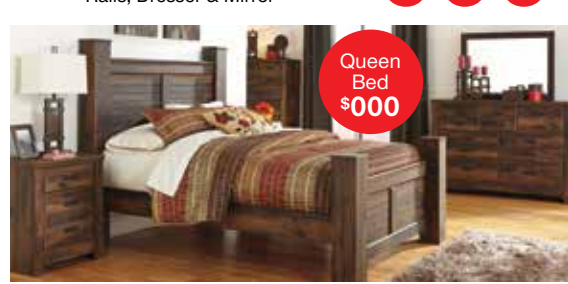

6-PIECE DINING SET
 Includes Table, 4 Chairs & Bench
\$0000

RECLINING SOFA & LOVESEAT **\$0000**

RECLINING SOFA & LOVESEAT **\$0000**

HOME ACCENTS
 starting at
\$000

Queen Bed \$000

5-PIECE BEDROOM SET
 Includes Headboard, Footboard, Rails, Dresser & Mirror
\$000

Queen Bed \$000

5-PIECE BEDROOM SET
 Includes Headboard, Footboard, Rails, Dresser & Mirror
\$000

Queen Bed \$000

5-PIECE BEDROOM SET
 Includes Headboard, Footboard, Rails, Dresser & Mirror
\$000

Outdoor
 — BY ASHLEY —