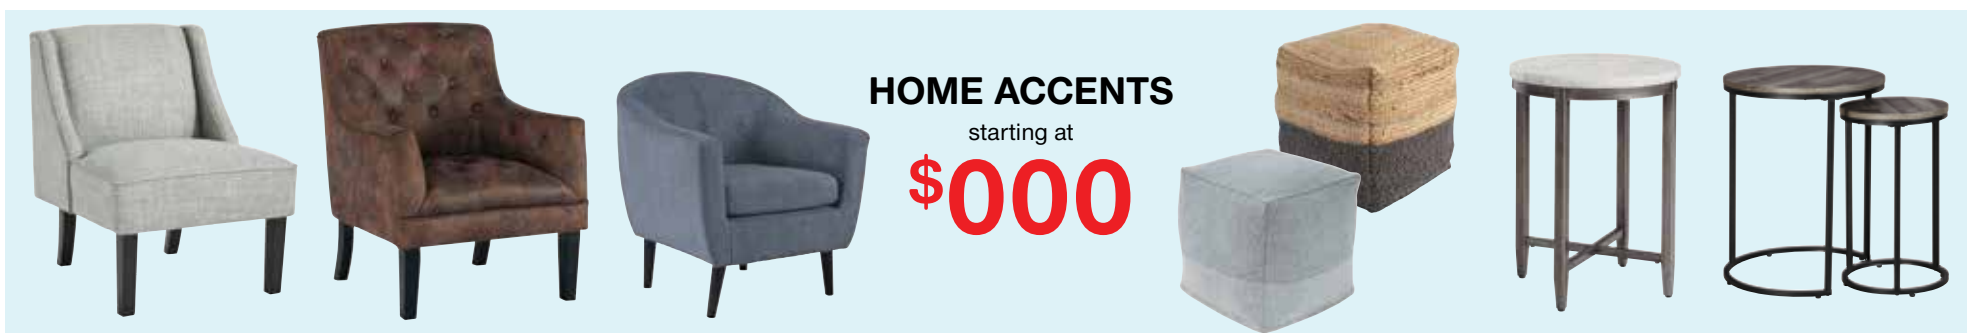

DEALS GOING ON THROUGHOUT THE STORE!

SOFA
\$000

ROCKER
RECLINER
\$000

Available in 2 Colors.

SOFA
\$000

ROCKER
RECLINER
\$000

Available in 2 Colors.

3-PIECE SECTIONAL
W/CHAISE **\$0000**

3-PIECE RECLINING
SECTIONAL **\$0000**

See more great products at www.dealersite.com

★ PRESIDENTS' DAY ★
SALE YOUR OFFER HERE!

6-PIECE DINING SET
 Includes Table, 4 Chairs & Bench
\$0000

7-PIECE DINING SET
 Includes Table & 6 Chairs
\$0000

6-PIECE DINING SET
 Includes Table, 4 Chairs & Bench
\$0000

RECLINING SOFA & LOVESEAT **\$0000**

RECLINING SOFA & LOVESEAT **\$0000**

HOME ACCENTS
 starting at
\$000

Queen Bed \$000

5-PIECE BEDROOM SET
 Includes Headboard, Footboard, Rails, Dresser & Mirror
\$000

Queen Bed \$000

5-PIECE BEDROOM SET
 Includes Headboard, Footboard, Rails, Dresser & Mirror
\$000

Queen Bed \$000

5-PIECE BEDROOM SET
 Includes Headboard, Footboard, Rails, Dresser & Mirror
\$000

Outdoor
 — BY ASHLEY —