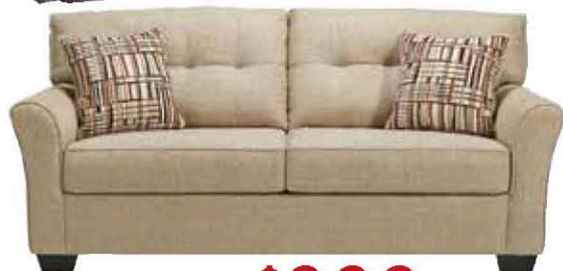

Other Color Available

RECLINING SECTIONAL

WHILE SUPPLIES LAST!

SOFA **\$000**

5-PIECE LIVING ROOM **\$000**  
Includes Sofa, Loveseat, Cocktail Table and 2 End Tables

Other Color Available

## HOT BUYS!

TV STANDS as low as **\$000**

RECLINERS starting at **\$000**

SOFA only **\$000**

SECTIONAL **\$000** OTTOMAN **\$000**

SOFTEST FABRIC EVER!

CHAISE SECTIONAL **\$000**

Other Color Available

Power Reclining Sofa **\$000**

5-PC. Living Room  
Includes Power Reclining Sofa, Power  
Reclining Loveseat, Cocktail Table & 2  
End Tables **\$000**

6-PIECE DINING SET **\$499**  
Includes Table, Bench & 4 Chairs