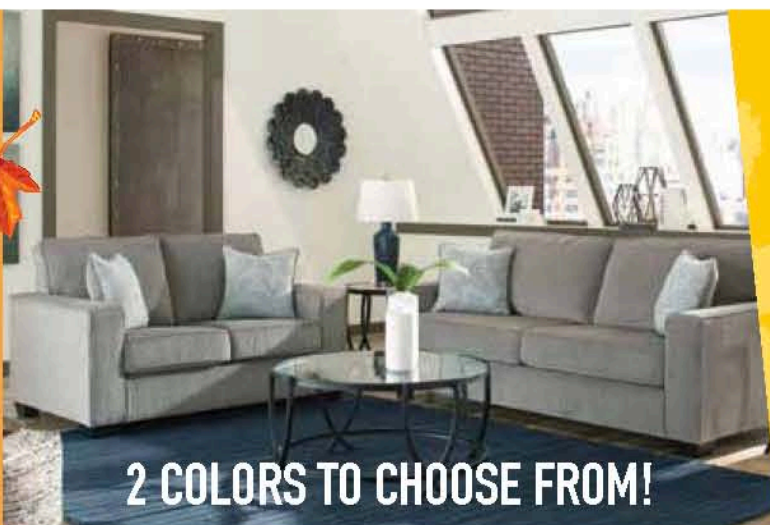

REVERSIBLE
CHAISE

**GAMING
DESK \$000**

**TV STANDS
starting at
\$000**

RECLINING SOFA \$000

**POWER RECLINE
AVAILABLE**

**SOFA
\$599**

7-PIECE LIVING ROOM \$0000
Includes Sofa, Loveseat, Cocktail Table, 2 End Tables and Pair of Lamps