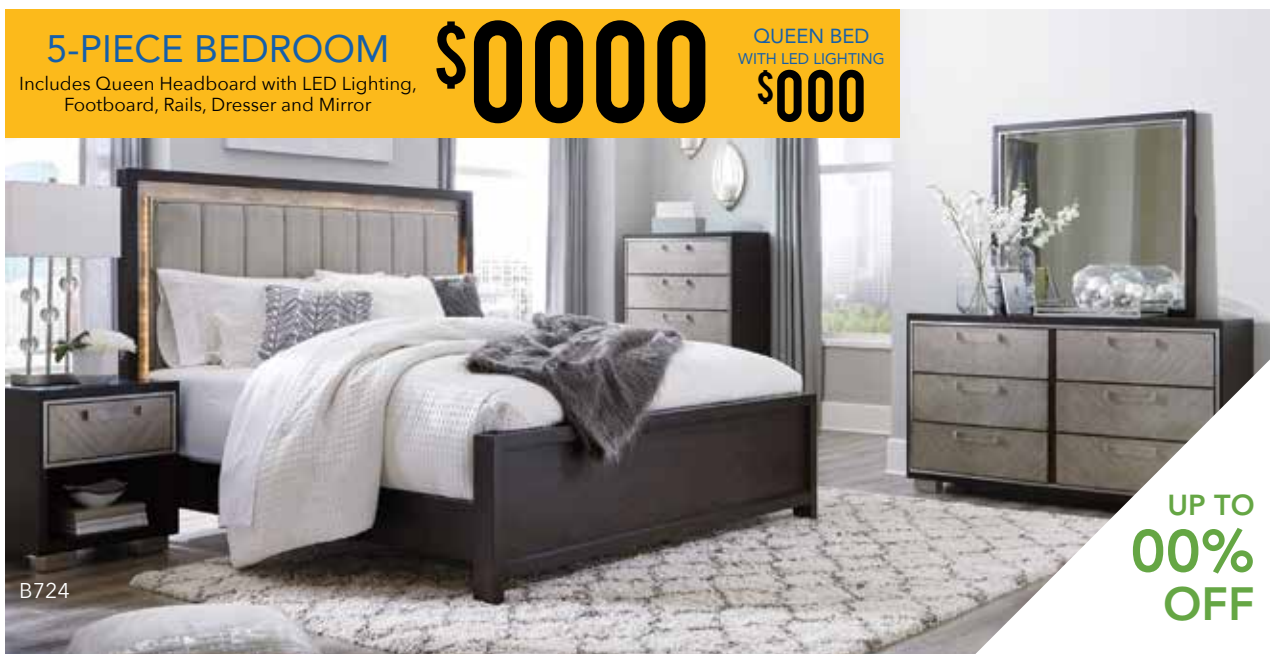

5-PIECE BEDROOM

Includes Queen Headboard with LED Lighting,
Footboard, Rails, Dresser and Mirror

$0000

QUEEN BED
WITH LED LIGHTING
$000

B724

UP TO
00%
OFF