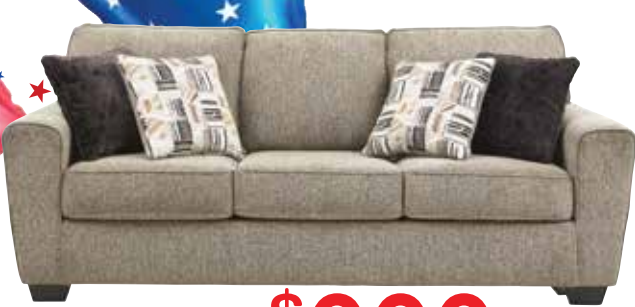

SOFA & LOVESEAT \$000

2-PIECE SECTIONAL W/CHAISE \$000

5-PIECE DINING SET \$000
Includes Counter Height Table, 2 Stools & 2 Benches

7-PIECE DINING SET \$000
Includes Table & 6 Chairs

7-PIECE DINING SET \$000
Includes Table & 6 Chairs

See more great products at www.dealersite.com

LABOR DAY SALE

SOFA **\$000**

SOFA **\$000**

SOFA **\$000**

8-PC RECLINING PACKAGE \$2599 Includes: reclining sofa, loveseat, cocktail table, 2 end tables, rug and pair of lamps

8-PC RECLINING PACKAGE \$2099 Includes: reclining sofa, loveseat, cocktail table, 2 end tables, rug and pair of lamps

8-PC RECLINING PACKAGE \$2699 Includes: reclining sofa, loveseat, cocktail table, 2 end tables, rug and pair of lamps