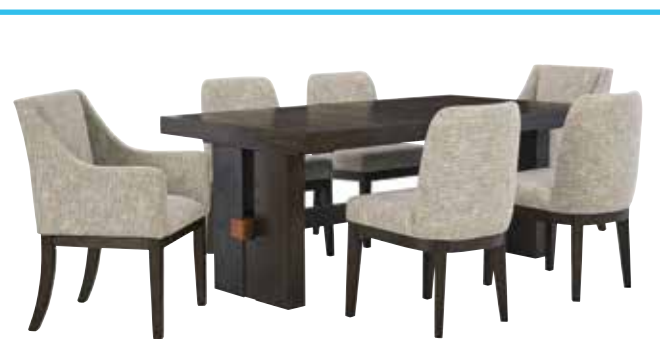

FINANCING OFFER HERE

4-PIECE OUTDOOR™ SEATING PACKAGE \$699 Includes loveseat, 2 chairs and cocktail table

4-PIECE OUTDOOR™ DINING PACKAGE \$499 Includes round dining table and 4 chairs

HOME ACCENTS
starting at **\$000**

SOFA & LOVESEAT \$000

2-PIECE SECTIONAL W/CHAISE \$000

5-PIECE DINING SET \$000
Includes Counter Height Table, 2 Stools & 2 Benches

7-PIECE DINING SET \$000
Includes Table & 6 Chairs

7-PIECE DINING SET \$000
Includes Table & 6 Chairs

See more great products at www.dealersite.com

LABOR DAY SALE

SOFA **\$000**

SOFA **\$000**

SOFA **\$000**

8-PC RECLINING PACKAGE \$2599 Includes: reclining sofa, loveseat, cocktail table, 2 end tables, rug and pair of lamps