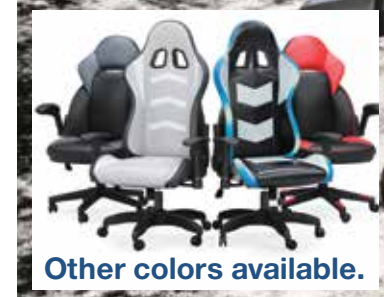

# Back to SCHOOL SALE

**DESKS starting at \$000**

FINANCING OFFER HERE

See more great products at [www.dealersite.com](http://www.dealersite.com)

**GAMING DESK CHAIRS starting at \$000**

Other colors available.

Back to **SCHOOL SALE**

**ON SALE**  
2-PIECE SECTIONAL  
W/POP UP BED **\$000**

**ON SALE**  
8-PC LIVING ROOM PACKAGE **\$000**  
Includes: Reclining sofa, loveseat, 2 end tables, cocktail table, 2 lamps and rug