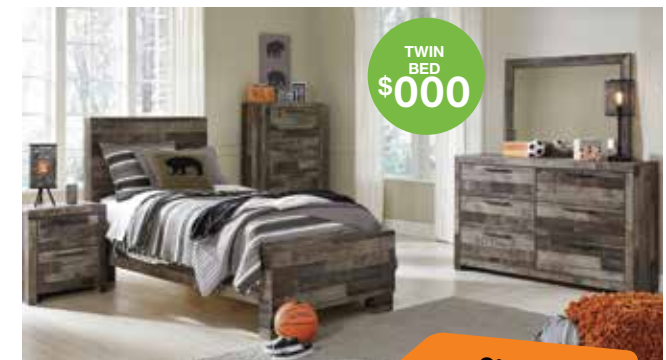

ON SALE \$000

6-PIECE DINING SET  
Includes Table, 4 Chairs & Bench

ON SALE \$000

QUEEN BED \$000

5-PIECE BEDROOM SET  
Includes Headboard, Footboard, Rails, Dresser & Mirror

ON SALE \$000

TWIN BED \$000

5-PIECE BEDROOM SET  
Includes Headboard, Footboard, Rails, Dresser & Mirror

ON SALE \$000

TWIN BED \$000

5-PIECE BEDROOM SET  
Includes Headboard, Footboard, Rails, Dresser & Mirror

ON SALE \$000

Sierra Sleep® Limited Edition Plush Queen Mattress

\$000

Twin Mattress.....\$000  
Full Mattress .....\$000  
King Mattress .....\$000