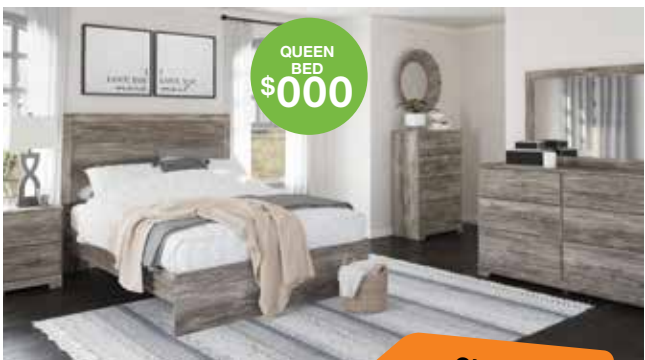

ON SALE  
**\$000**  
2-PIECE SECTIONAL  
W/POP UP BED

plush & pretty  
HOME ACCENTS  
**20% OFF**

SOFA &  
LOVESEAT

ON SALE  
**\$000**

2-PIECE SECTIONAL  
W/CHAISE

ON SALE  
**\$000**

STOREWEBSITE.COM

BACK TO

COLLEGE

SALE

SAVE UP TO 00% OFF!

8-PC LIVING ROOM PACKAGE  
Includes: Reclining sofa, loveseat, 2 end tables, cocktail table, 2 lamps and rug

ON SALE \$000

RECLINING SOFA & LOVESEAT

ON SALE \$000

6-PIECE RECLINING SECTIONAL

ON SALE \$000

6-PIECE DINING SET  
Includes Table, 4 Chairs & Bench

ON SALE \$000

QUEEN BED \$000

5-PIECE BEDROOM SET  
Includes Headboard, Footboard, Rails, Dresser & Mirror

ON SALE \$000

TWIN BED \$000

5-PIECE BEDROOM SET  
Includes Headboard, Footboard, Rails, Dresser & Mirror

ON SALE \$000

TWIN BED \$000

5-PIECE BEDROOM SET  
Includes Headboard, Footboard, Rails, Dresser & Mirror

ON SALE \$000

Sierra Sleep® Limited Edition Plush Queen Mattress

\$000

Twin Mattress.....\$000  
Full Mattress .....\$000  
King Mattress .....\$000