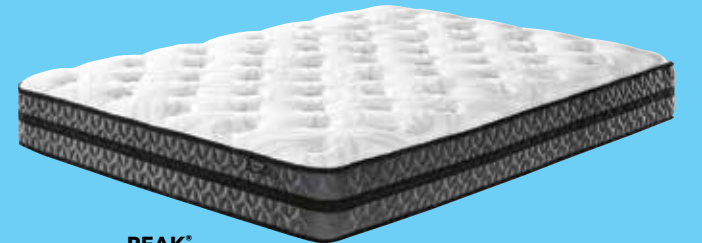

## MATTRESS Blowout

SIERRA SLEEP®  
TWIN MATTRESS  
**\$000**  
REG. \$0000

Full Mattress ..... **\$000**  
Queen Mattress..... **\$000**  
King Mattress ..... **\$000**

PEAK®  
8" MEMORY FOAM  
QUEEN MATTRESS  
**\$000**  
REG. \$0000

Twin Mattress..... **\$000**  
Full Mattress ..... **\$000**  
King Mattress ..... **\$000**

PEAK®  
10" POCKETED HYBRID  
QUEEN MATTRESS  
**\$000**  
REG. \$0000

Twin Mattress..... **\$000**  
Full Mattress ..... **\$000**  
King Mattress ..... **\$000**

TRIPLE  
CHOICE OF  
COMFORT!  
FIRM • PLUSH  
• PILLOWTOP  
CHIME ELITE 2.0  
10" QUEEN FIRM MATTRESS  
**\$000**  
REG. \$0000

12" Queen Plush..... **\$000**  
14" Queen Pillowtop.. **\$000**  
Twin, Full and King also on sale

TRIPLE  
CHOICE OF  
COMFORT!  
FIRM • PLUSH  
• PILLOWTOP  
HYBRID 1200  
SPRINGS+MEMORY FOAM  
QUEEN FIRM MATTRESS  
**\$000**  
REG. \$0000

Queen 1300 Plush..... **\$000**  
Queen 1400 Pillowtop.... **\$000**  
Twin, Full and King also on sale